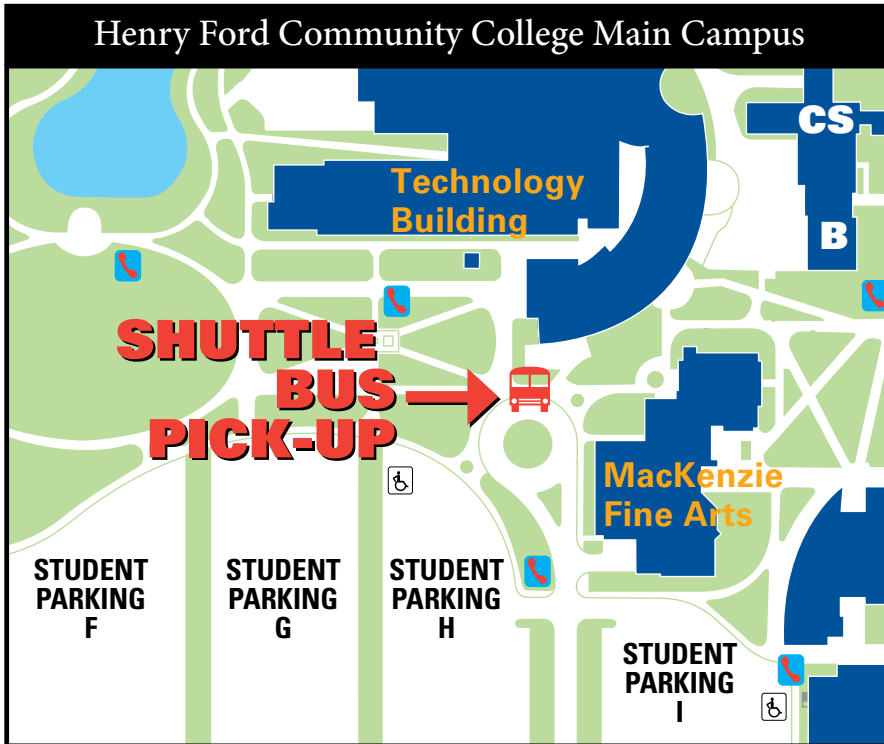

## Shuttle Bus & Overflow Parking

Monday - Friday\*

### SHUTTLE BUS SCHEDULE \* FROM FAIRLANE TOWN CENTER TO HFCC MAIN CAMPUS

The shuttle bus runs continuously between the Fairlane Town Center food court pick-up point to HFCC's Main Campus pick-up point from **7:00 a.m. until 7:00 p.m.\*** for the fall and winter semesters.

### SHUTTLE BUS SCHEDULE \* FROM HFCC MAIN CAMPUS TO HFCC DEARBORN HTS. CAMPUS

Leaves Main Campus	Arrives DHC	Leaves DHC	Arrives Main Campus
7:40 a.m.	7:55 a.m.	8:00 a.m.	8:15 a.m.
8:40 a.m.	8:55 a.m.	9:00 a.m.	9:15 a.m.
9:40 a.m.	9:55 a.m.	10:00 a.m.	10:15 a.m.
10:40 a.m.	10:55 a.m.	11:00 a.m.	11:15 a.m.
11:40 a.m.	11:55 a.m.	12:00 p.m.	12:15 p.m.
12:40 p.m.	12:55 p.m.	1:00 p.m.	1:15 p.m.
1:40 p.m.	1:55 p.m.	2:00 p.m.	2:15 p.m.
2:40 p.m.	2:55 p.m.	3:00 p.m.	3:15 p.m.
3:40 p.m.	3:55 p.m.	4:00 p.m.	4:15 p.m.
4:40 p.m.	4:55 p.m.	5:00 p.m.	5:15 p.m.
5:40 p.m.	5:55 p.m.	6:00 p.m.	6:15 p.m.

### HFCC Dearborn Hts. Center

\* Friday shuttle runs from 7:30 a.m. - 3:30 p.m.