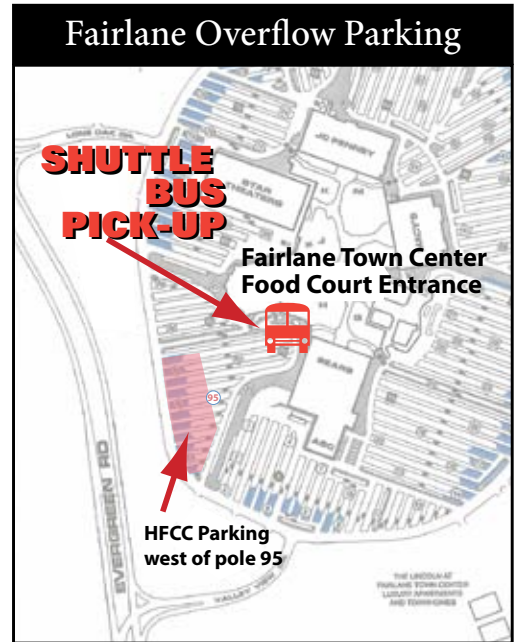

# Henry Ford Community College

5101 Evergreen Road, Dearborn, MI 48128

## Shuttle Bus & Overflow Parking

Monday - Friday\*

### SHUTTLE BUS SCHEDULE \* FROM FAIRLANE TOWN CENTER TO HFCC MAIN CAMPUS

The shuttle bus runs continuously between the Fairlane Town Center food court pick-up point to HFCC's Main Campus pick-up point from **7:00 a.m. until 7:00 p.m.\*** for the fall and winter semesters.

### HFCC Dearborn Hts. Center

\* Friday shuttle runs from 7:30 a.m. - 3:30 p.m.