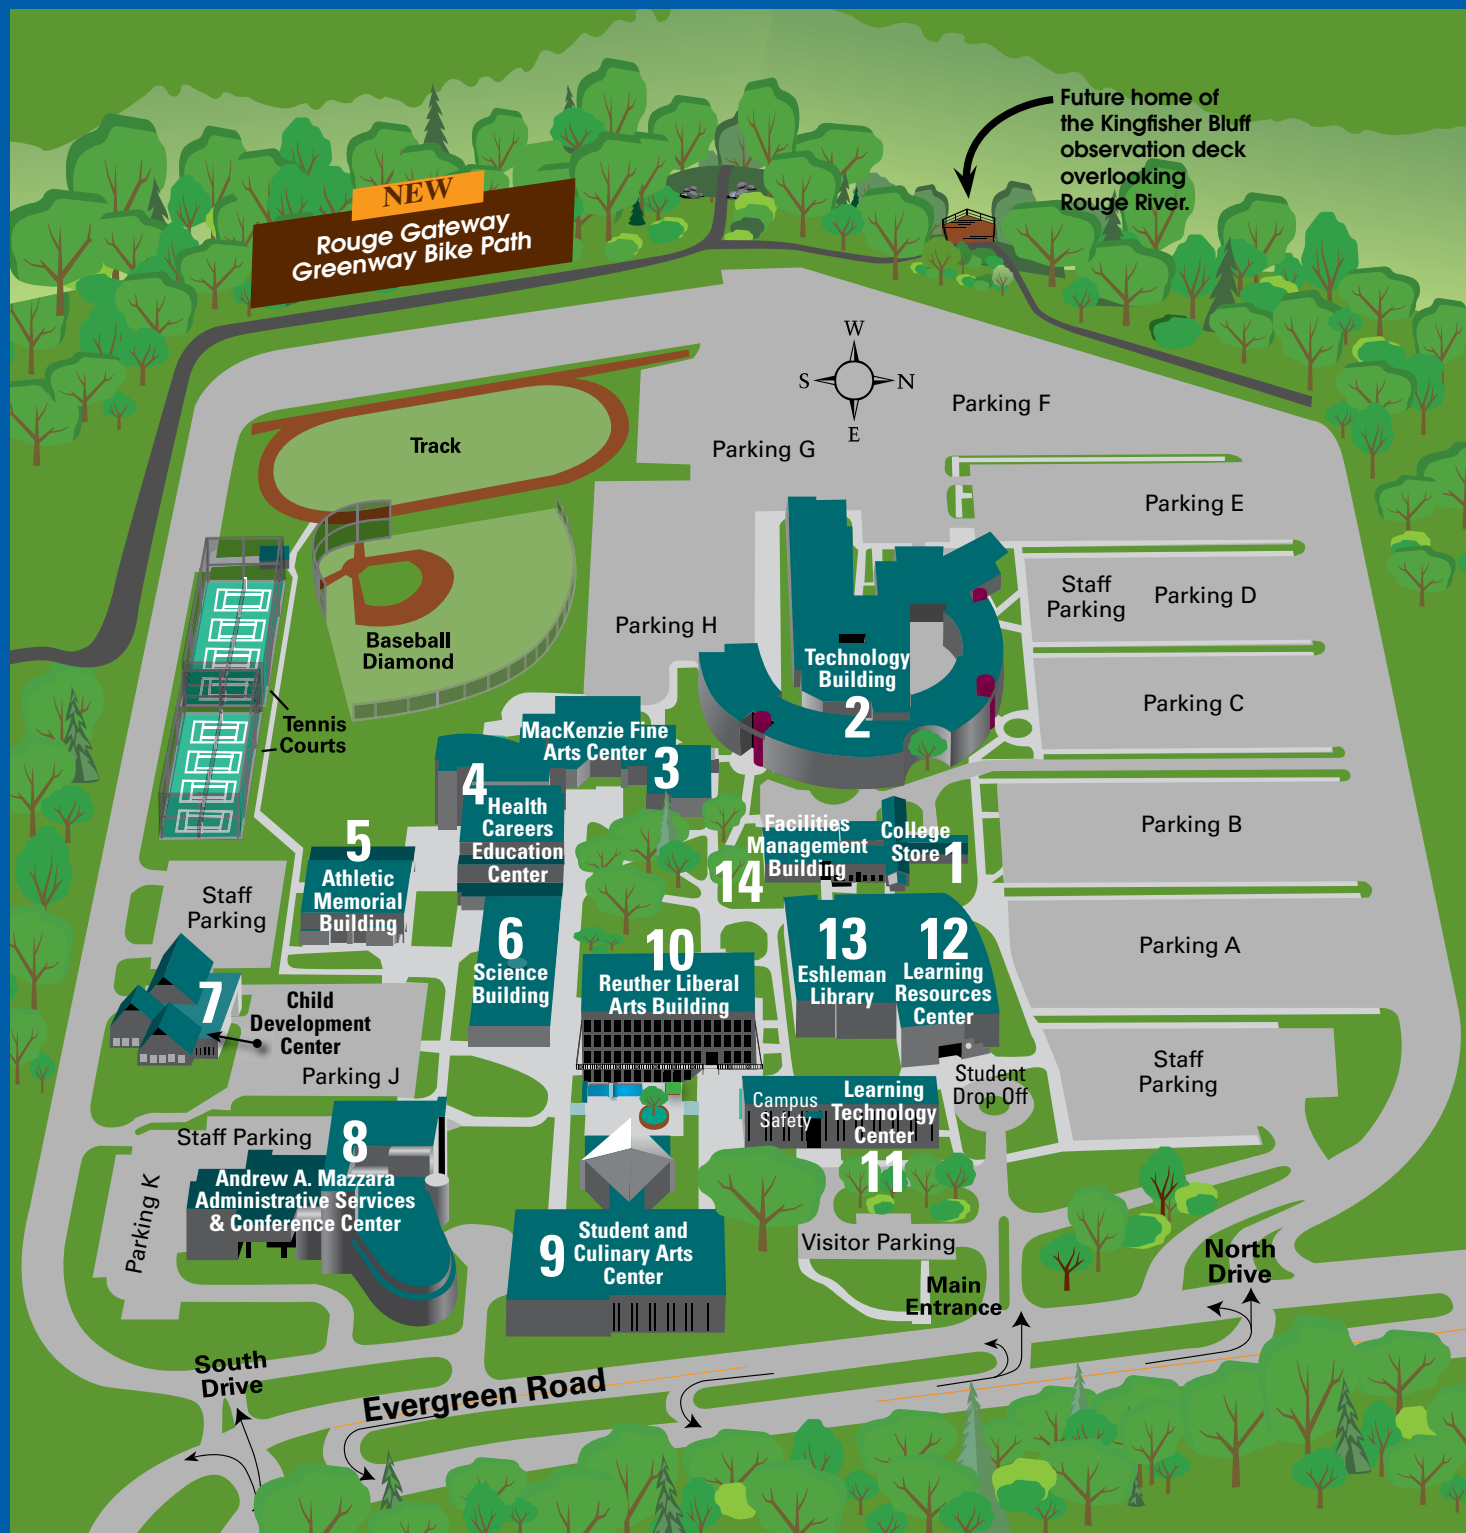

1. **1. College Store**
2. **2. Technology Building {TECH}**
   - Distance Learning Center T-217
   - Ghafari Conference Room H-123
   - Job Placement T-112
   - Skilled Trades & Apprenticeship
3. **3. MacKenzie Fine Arts Center {FA}**
   - Adray Auditorium
   - Sisson Gallery
4. **4. Health Careers Education Center {HCEC}**
   - Hackett Conference Room H-150
5. **5. Athletic Memorial Building {ATHL}**
   - Fitness Center
6. **6. Science Building {SCI}**
   - Planetarium
7. **7. Child Development Center**
8. **8. Andrew A. Mazzara Administrative Services and Conference Center {ASCC}**
   - Eugene A. Forfa Auditorium
   - Human Resources ASCC-310
   - Michael Berry Amphitheater
   - Rosenau Board Room - A, B and C
   - Sisson Conference Room
9. **9. Student and Culinary Arts Center {SC}**
   - Fifty-One O One Restaurant
   - Mirror News
   - Skylight Café
   - Student Activities
   - WHFR 89.3 FM
10. **10. Reuther Liberal Arts Building {LA}**
    - English Language Institute (ELI)
    - Welcome Center
11. **11. Learning Technology Center {LTC}**
    - Campus Safety
12. **12. Learning Resources Center {LRC}**
    - Hallissey Hall
    - Admissions, Records and Registration
    - Assessment Center
    - Assisted Learning Services
    - Career Resource Center
    - Cashier
    - Counseling
    - Enrollment Development
    - Financial Aid
    - Learning Lab
    - Welcome Center
    - Women's Resource Center
13. **13. Eshleman Library**
14. **14. Facilities Management Building**
    - Mail Room
    - Purchasing
    - Shipping and Receiving