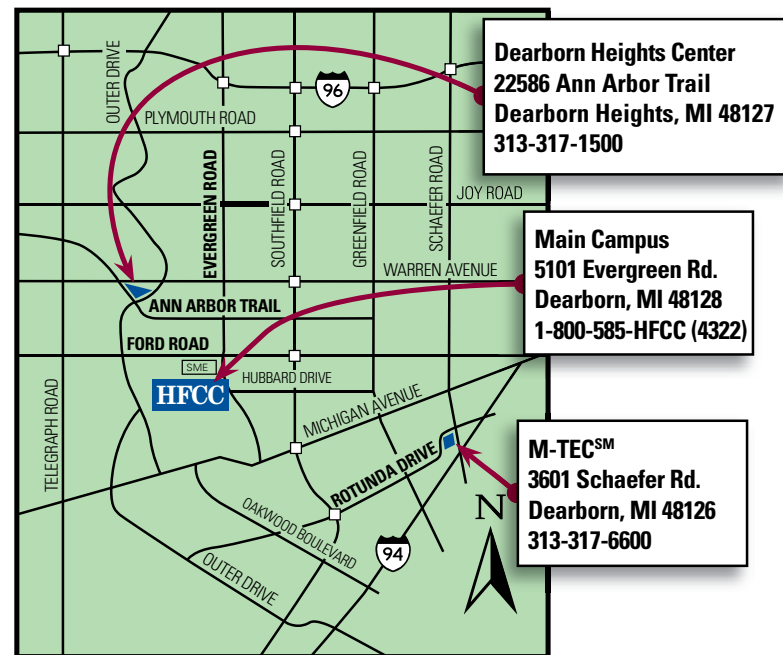

**The Dearborn Heights Center is located at 22586 Ann Arbor Trail, at the intersection of Ann Arbor Trail and Outer Drive.**

**M-TEC is located at 3601 Schaefer Road, between Michigan Avenue and I-75.**

### From the West:

- 1 Take I-96 east to M-39 (Southfield Freeway).
- 2 Proceed south on M-39 to the Ford Road exit.
- 3 Take Ford Road west to Evergreen Road.
- 4 Proceed south on Evergreen Road to HFCC.

### OR

- 1 Take I-96 east to Telegraph Road and proceed south on Telegraph Road to Ford Road.
- 2 Take Ford Road east to Evergreen Road.
- 3 Proceed south on Evergreen to HFCC.

### From the East:

- 1 Take I-94 west to the Addison/Ford Road exit.
- 2 At the top of the exit ramp, turn right at the stop sign.
- 3 Proceed to the first traffic light and turn left on McGraw.
- 4 Stay on McGraw and it turns into Ford Road just past Wyoming.
- 5 Take Ford Road west to Evergreen Road.
- 6 Proceed south on Evergreen Road to HFCC.