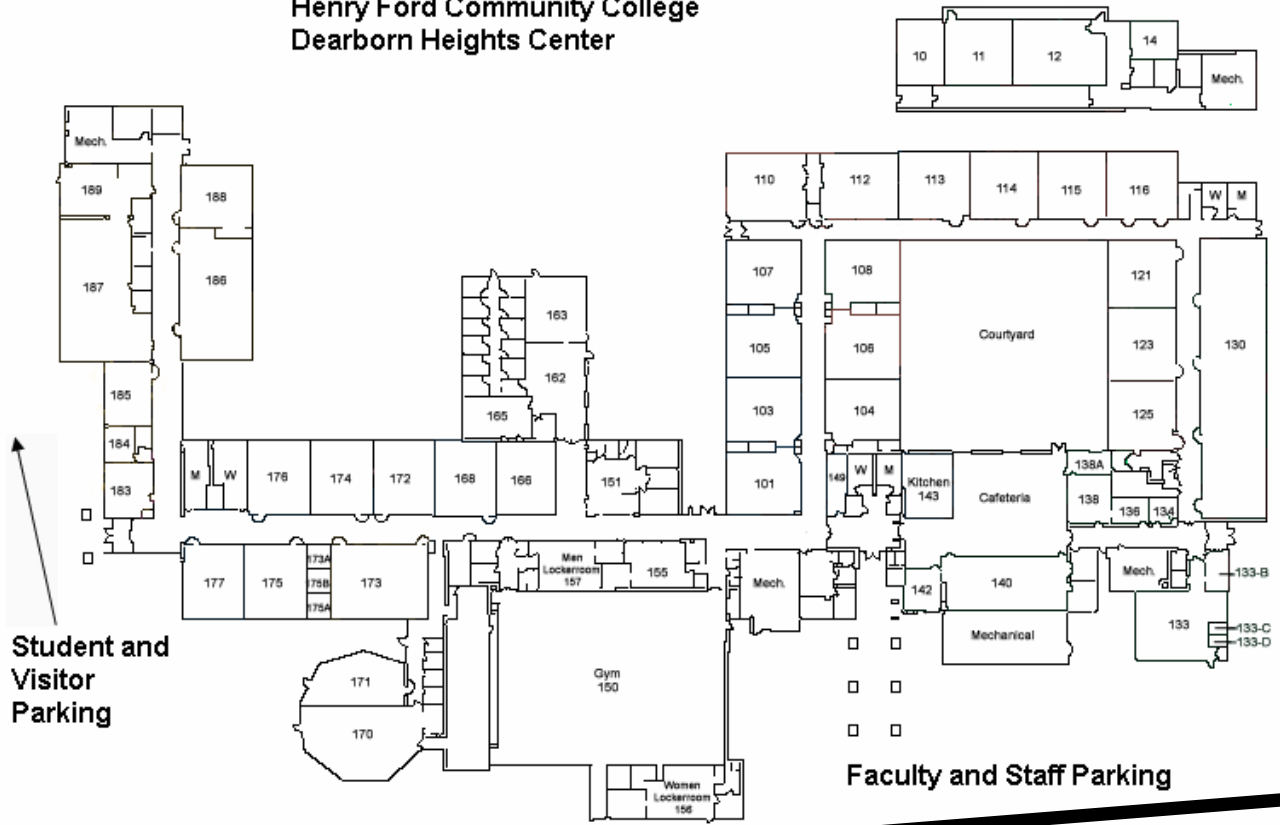

Henry Ford Community College
Dearborn Heights Center

Warren Avenue

Student and
Visitor
Parking

Faculty and Staff Parking

Ann Arbor Trail